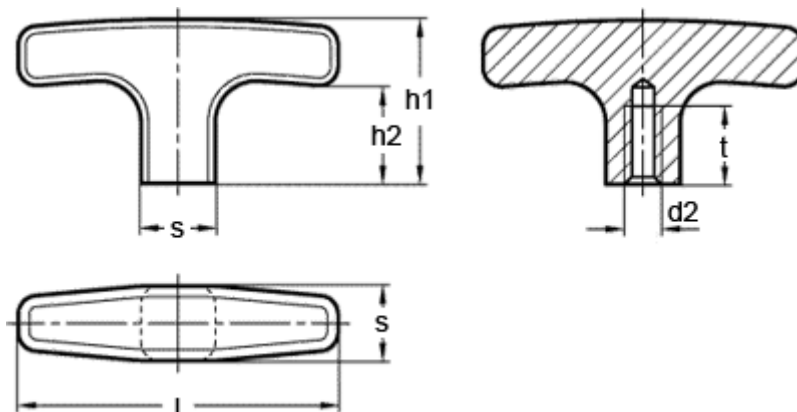

Article number: 20289472

Description: E+G T-Handle GN 563.2-67-M8-SW

## Measures

$d_2$  = M8

$h_1$  = 37

$h_2$  = 25

$l$  = 67

$s$  = 16

$t$  min = 16